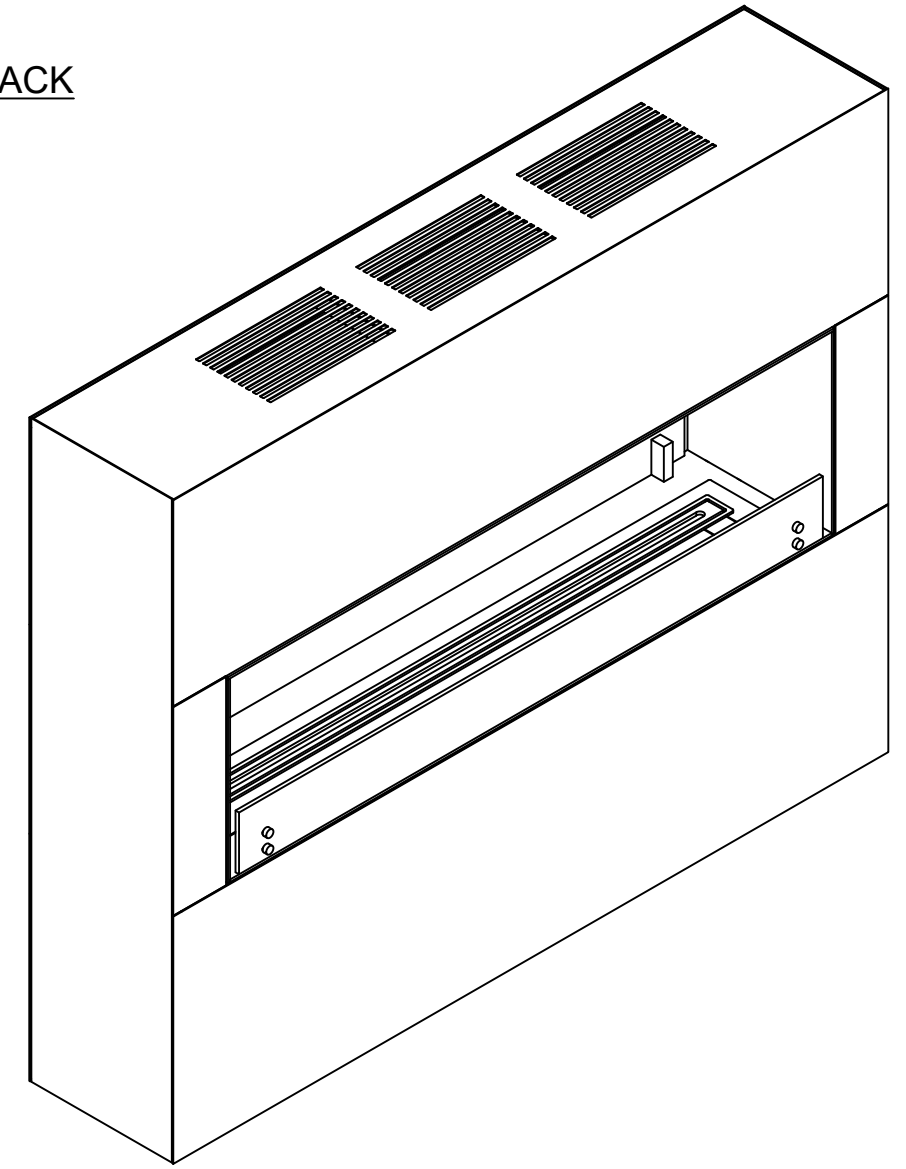

2006.00mm

1.00mm

3.00mm

1610.00mm

A

A

front face

Floor mounting

Adjustable legs

1.00mm

3.00mm

B (1:2)

B

side face

A-A (1:15)

Scale				Project No			
Format				Drawing No			
Drawn by		Drawn date		BIOPASJA			
Rev.		Rev. Date					
Approved by		Rev. by		This drawing is our exclusive property and may not without our consent be utilized, reproduced, transmitted or communicated to a third party.			