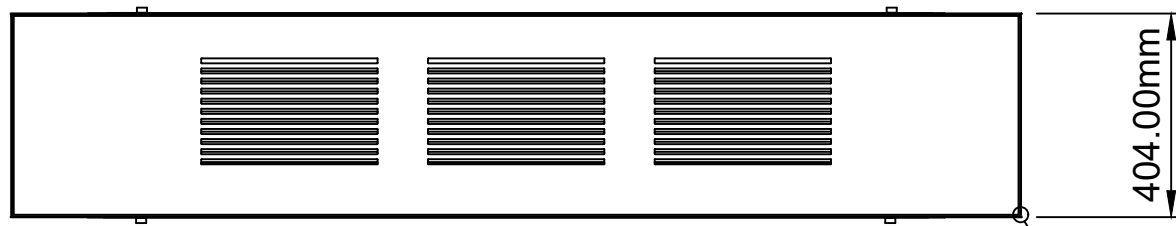

1 2 3 4 5 6 7 8

A

B

C

D

E

F

A

B

C

D

E

F

C (1:1)

GRANEX M1A BLACK

C