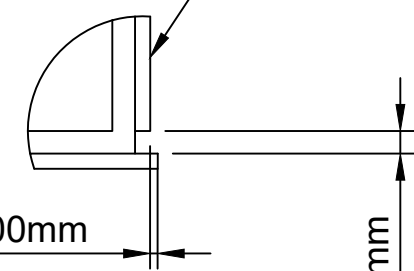

2006.00mm

1.00mm

3.00mm

1610.00mm

A

A

front face

Floor mounting

Adjustable legs

1.00mm

3.00mm

B (1:2)

B

side face

A-A (1:15)

Scale				Project No			
Format				Drawing No			
Drawn by		Drawn date		BIOPASJA			
Rev.		Rev. Date					
Approved by		Rev. by		This drawing is our exclusive property and may not without our consent be utilized, reproduced, transmitted or communicated to a third party.			